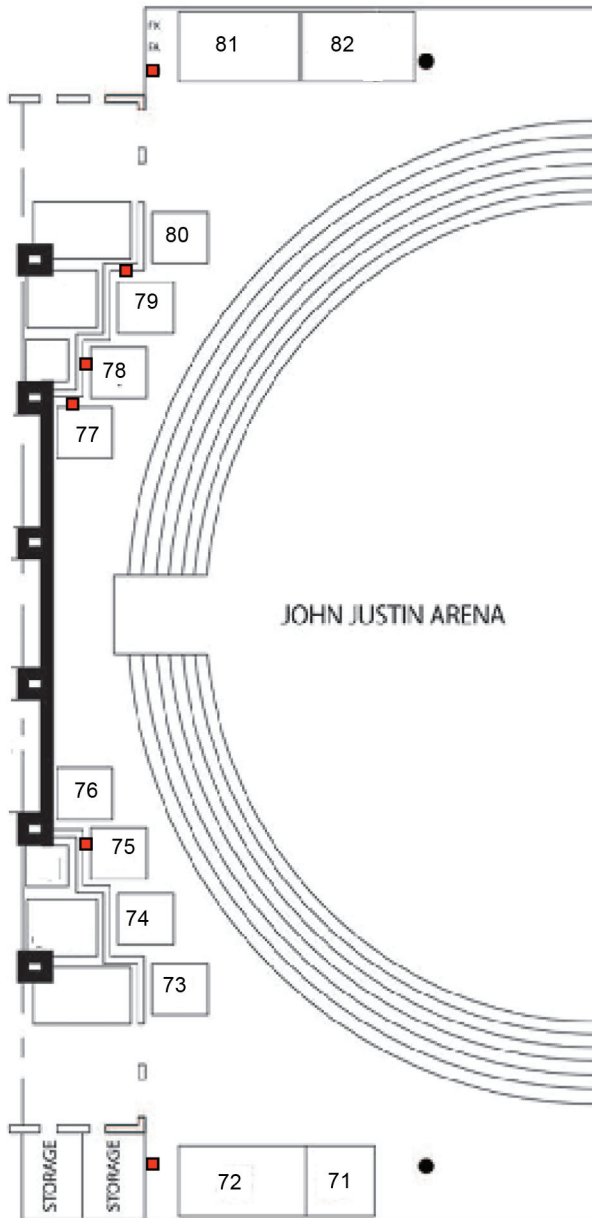

# John Justin Arena

## Exhibit Space

Space	Dimensions
71	10' x 10'
72	20' x 10'
73	9' x 6'
74	9' x 6'
75	9' x 6'
76	9' x 6'
77	9' x 6'
78	9' x 6'
79	9' x 6'
80	9' x 6'
81	20' x 10'
82	20' x 10'

■ = 110 V Duplex Outlet

*More Than Just a Horse Show*