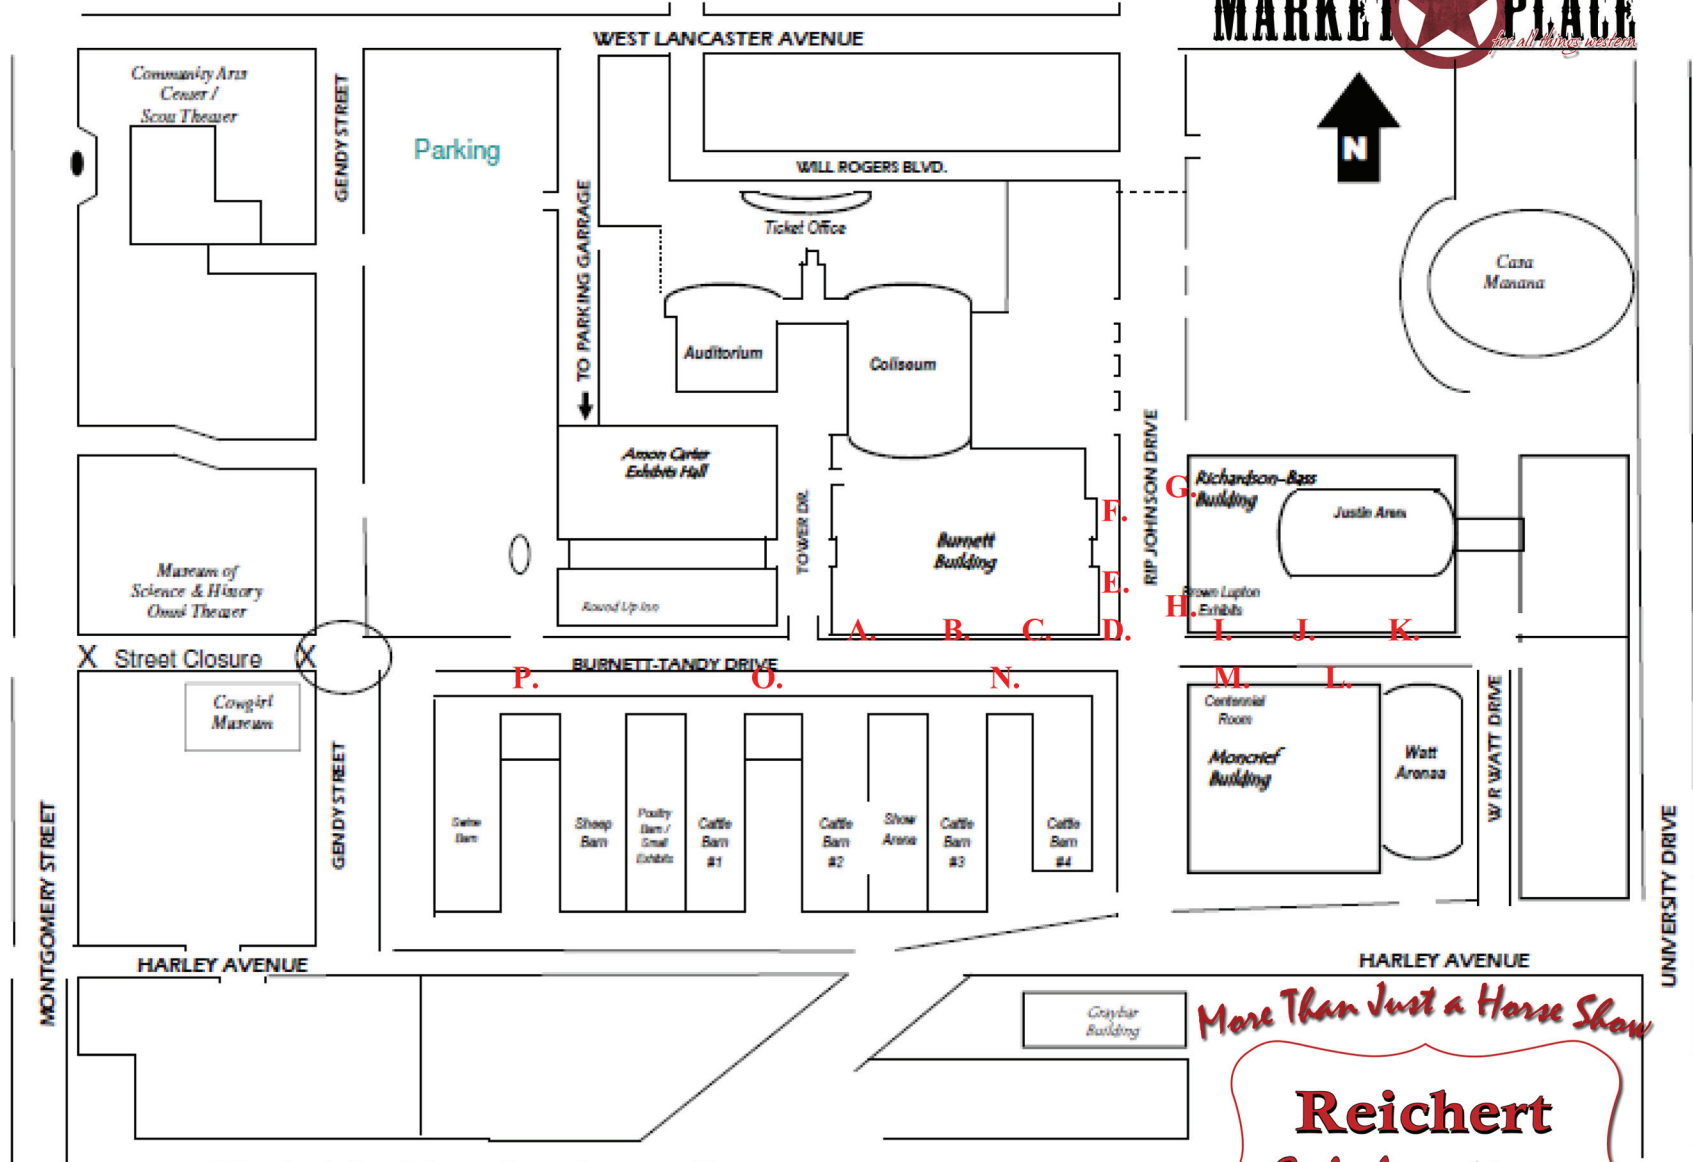

Will Rogers Memorial Center

Outside Vendor Locations

- | | | |
|------------------------|---------------|---------------|
| A. 15' deep x 40' wide | G. 15' x 65' | M. 15' x 110' |
| B. 15' x 160' | H. 15' x 85' | N. 30' x 60' |
| C. 15' x 100' | I. 15' x 75' | O. 36' x 62' |
| D. 15' x 20' | J. 15' x 95' | P. 30' x 60' |
| E. 15' x 50' | K. 15' x 200' | |
| F. 15' x 45' | L. 15' x 100' | |

More Than Just a Horse Show

PO Box 380 · Williamsburg, IA 52361

(319) 668-2699

www.ReichertCelebration.com

September 2-11, 2011