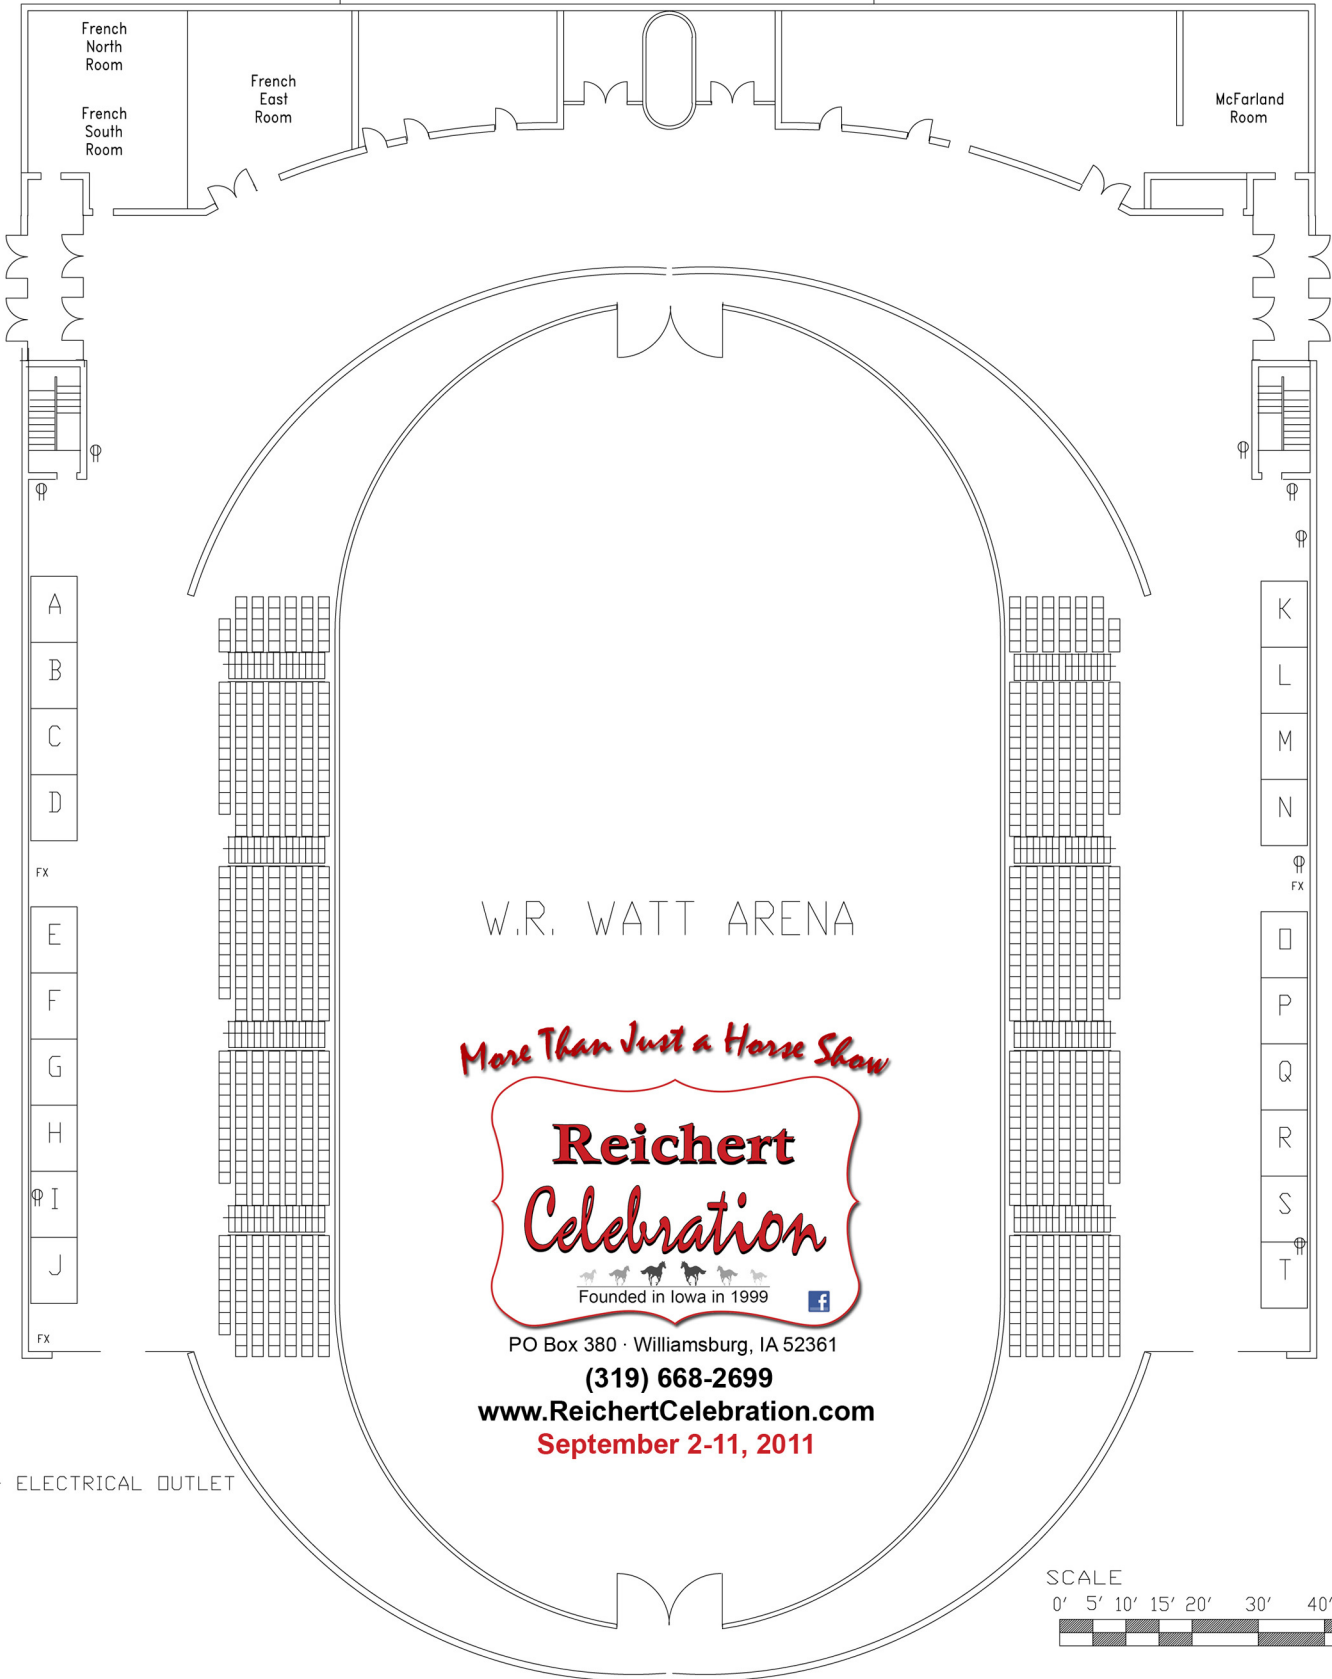

W.R. Watt Arena
WILL ROGERS MEMORIAL CENTER
FORT WORTH, TEXAS

20 - 7'x10' booths = 840 sq.ft.

Φ - ELECTRICAL OUTLET